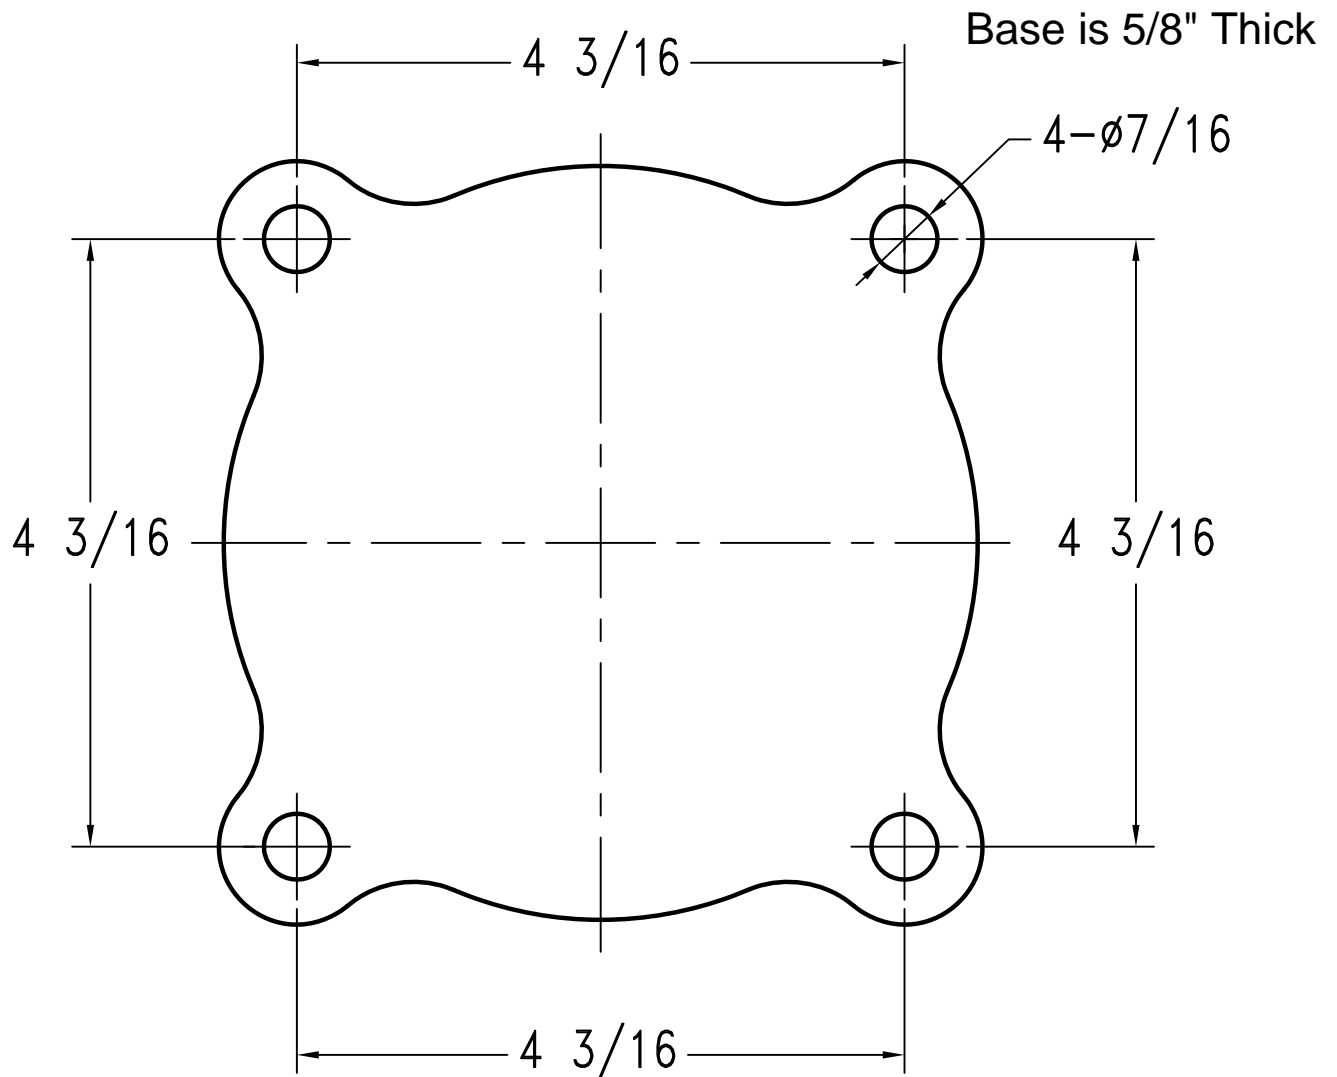

# YOST MODEL 445

YOST VISES LLC.  
388 WEST 24 STREET  
HOLLAND, MI 49423  
WWW.YOSTVISES.COM  
SALES@YOSTVISES.COM

X.XX+/-0.05  
X.XXX+/-0.01